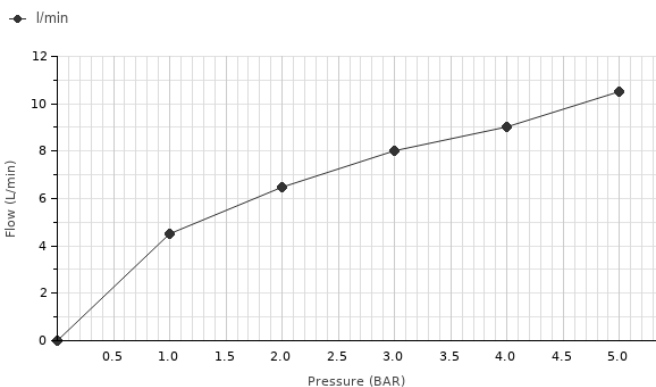

AISI
316

ROUND INOX

Description

ROUND INOX_Single lever sink mixer with pull-out shower and swivel spout. Ø25 ceramic cartridge and 3/8" connection. Length of hoses 494 mm and "Plus" aerator.

Finish

brushed stainless steel
100284536

Other Finishes

brushed titanium
100292717

brushed copper
100292735

Flow rate diagramme

Pressure (bar)	0	1	2	3	4	5
Flow - l/min (±15%)	0	4.5	6.5	8	9	10.5

Technical drawing

Dimensions in mm